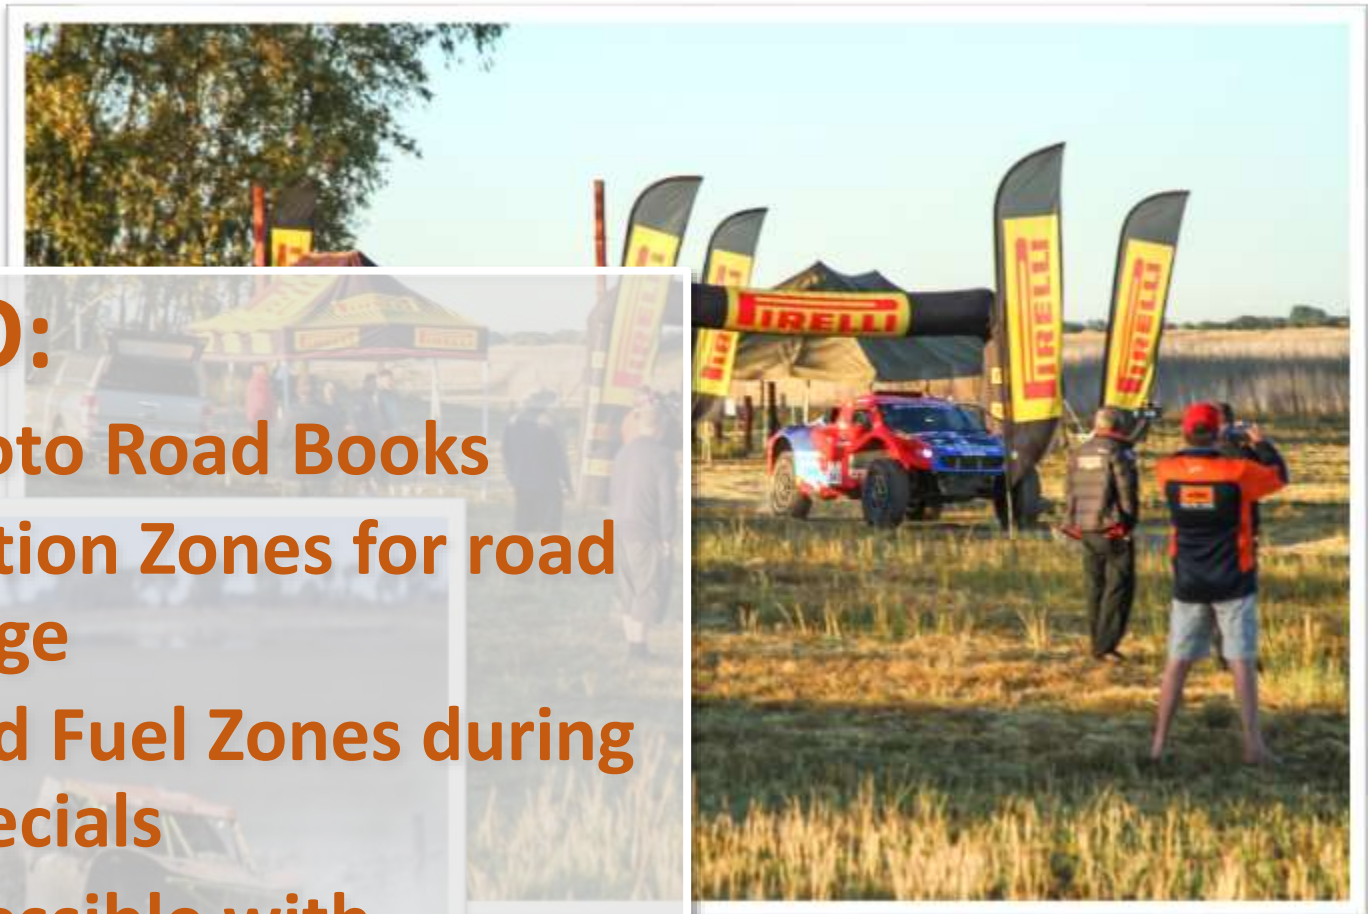

Fotos of piste & tracks will follow soon!

STAGE INFO:

- Auto & Moto Road Books
- Neutralization Zones for road book change
- Neutralized Fuel Zones during certain Specials
- Zones Accessible with standard car
- *Cut & Run Option*