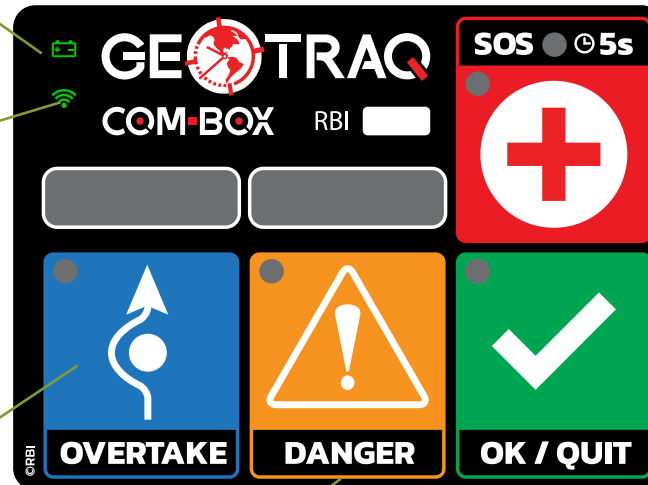

BATTERY STATUS

-  - EXTERNAL POWER
-  - NO EXTERNAL POWER
-  - (BLINKING) INT. BATTERY EMPTY

RADIO STATUS

-  - RADIO OK
-  - SLEEP MODE, NO RADIO

OVERTAKE FUNCTION

DANGER BEACON

EMERGENCY SOS BEACON

- PRESS AND HOLD UNTIL ACTIVATED

CONFIRM / QUIT BUTTON