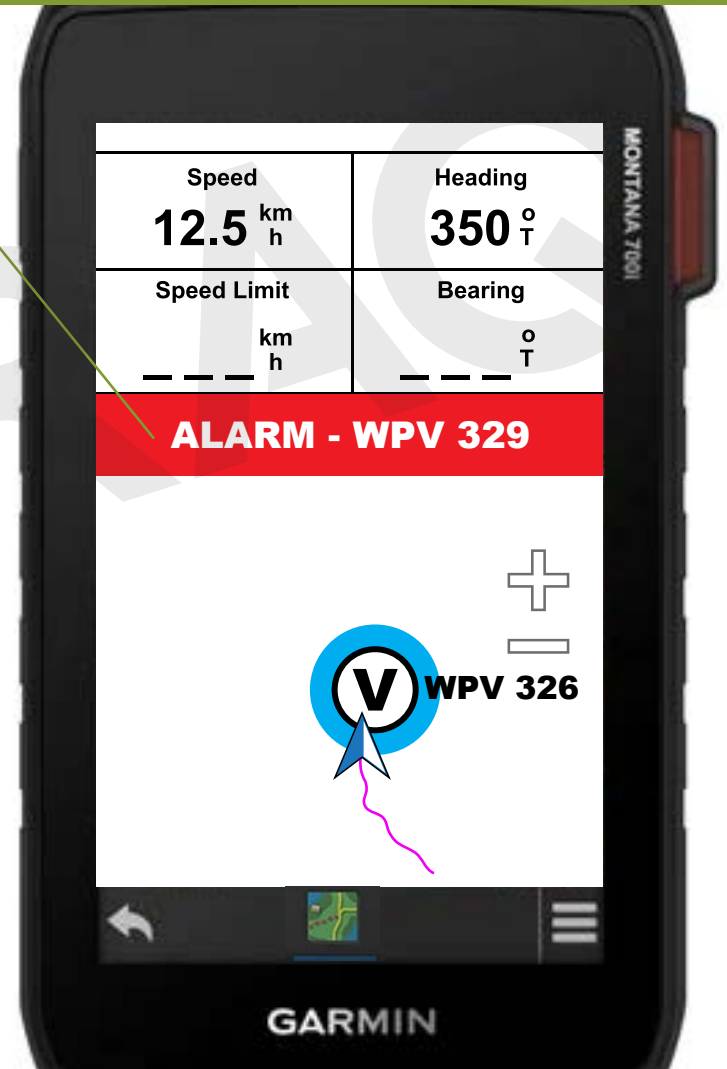

WAYPOINT VALIDATION

ALARM

FOR MOTORBIKES AND ATVs

**IDENTICAL WAYPOINT ALARMS
GARMIN MONTANA 6xx SERIES**